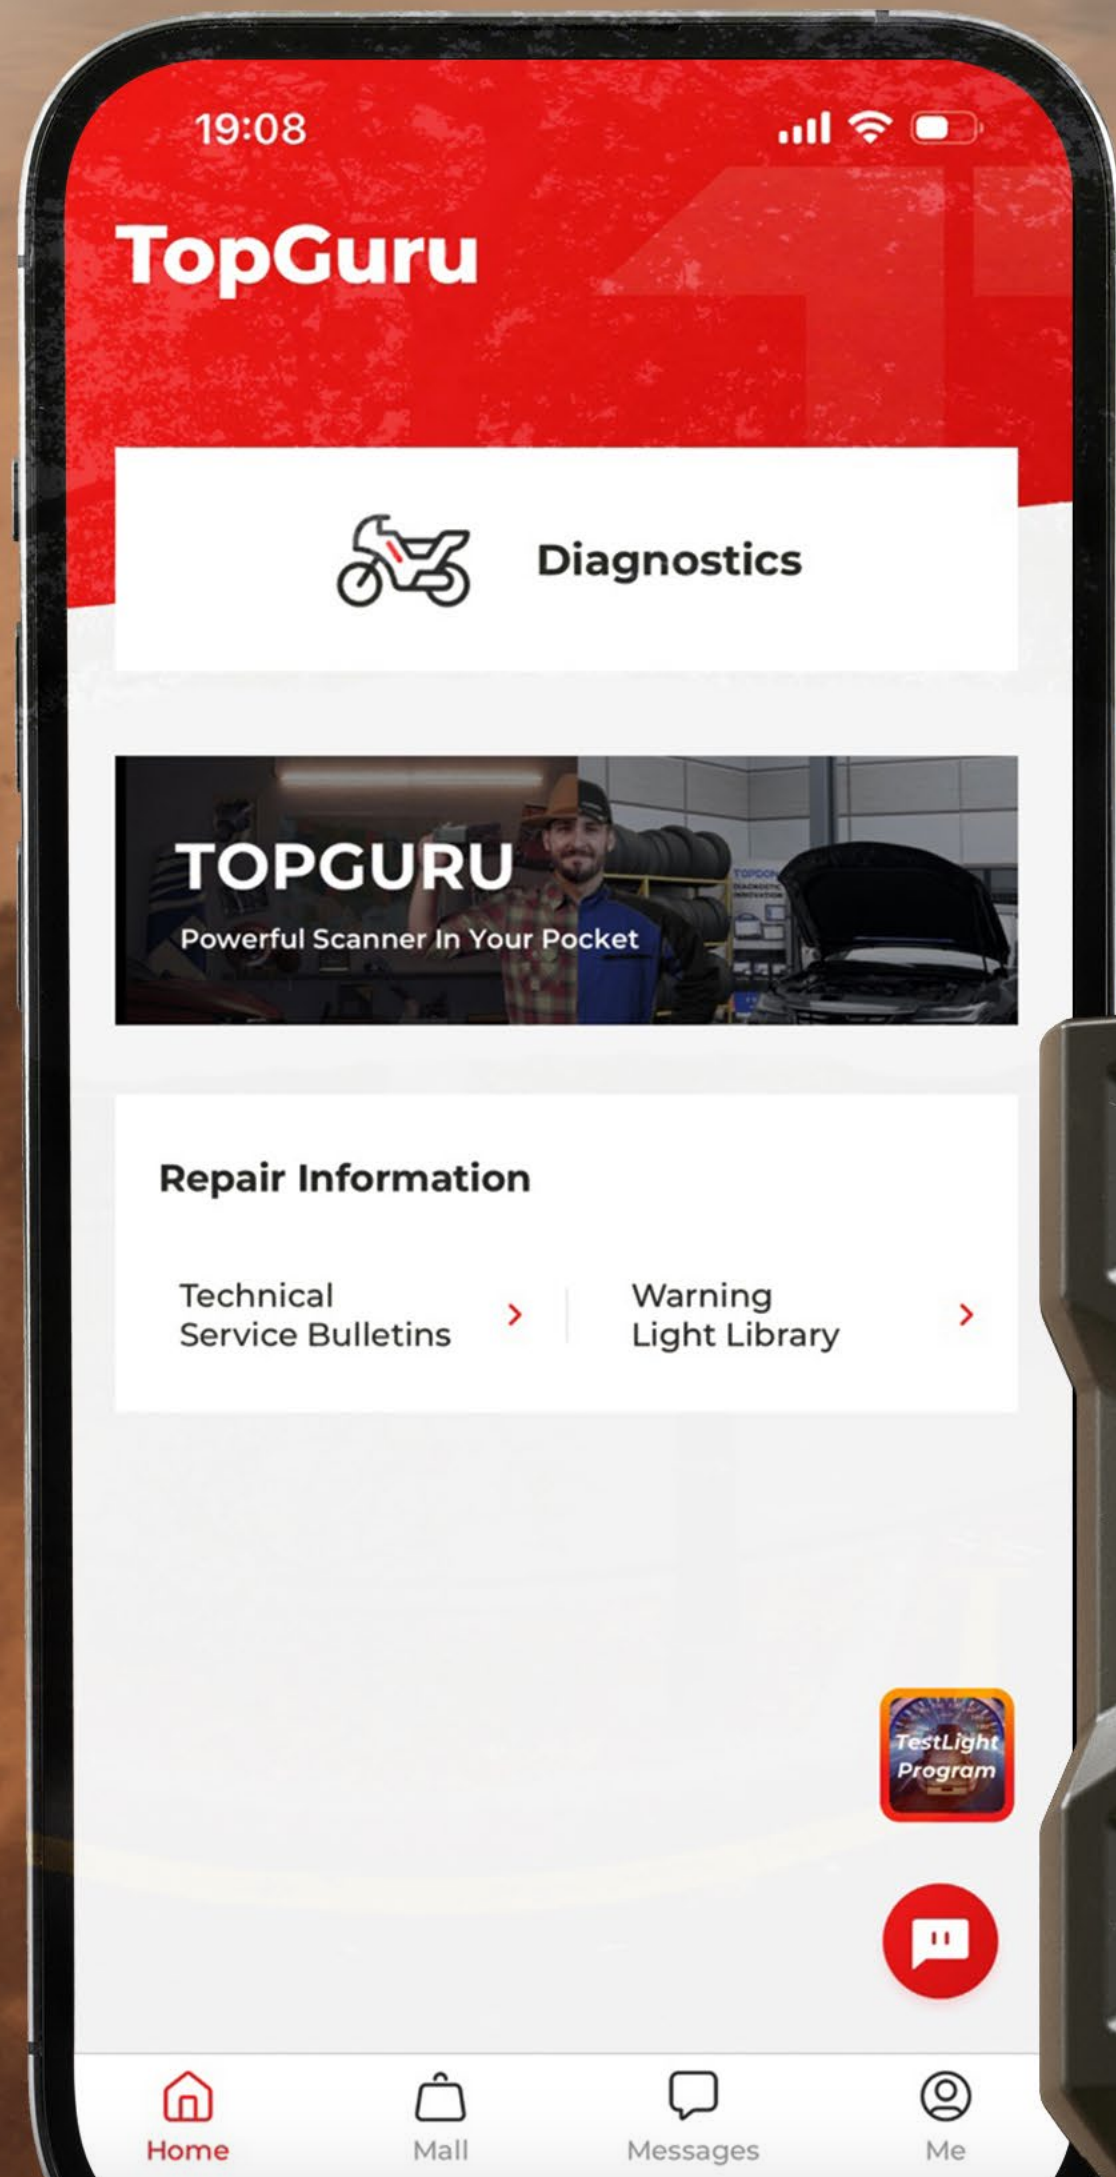

TOPDON®

TopScan Moto

Ride with Confidence

Diagnostic Tool

Contents

01

Brief

02

What's In
The Box?

FAQs

TopScan Moto

TOPDON®'s TopScan Moto is a game changer for motorcycle enthusiasts, offering a pocket-sized diagnostic capability that turns a smartphone into a precision motorcycle diagnostic tool. Whether you're a casual rider, or a skilled DIY enthusiast, or a professional mechanic, TopScan Moto provides comprehensive system diagnostics and effortless maintenance functions.

With intelligent features like active test, one-click scanning, wireless connectivity, and an intuitive interface, it's designed for on-the-go convenience. Stay ahead with online app updates and contribute to ongoing improvements through our responsive feedback integration. TopScan Moto isn't just a diagnostic tool; it's your motorcycle's trusted companion for peak performance on every ride.