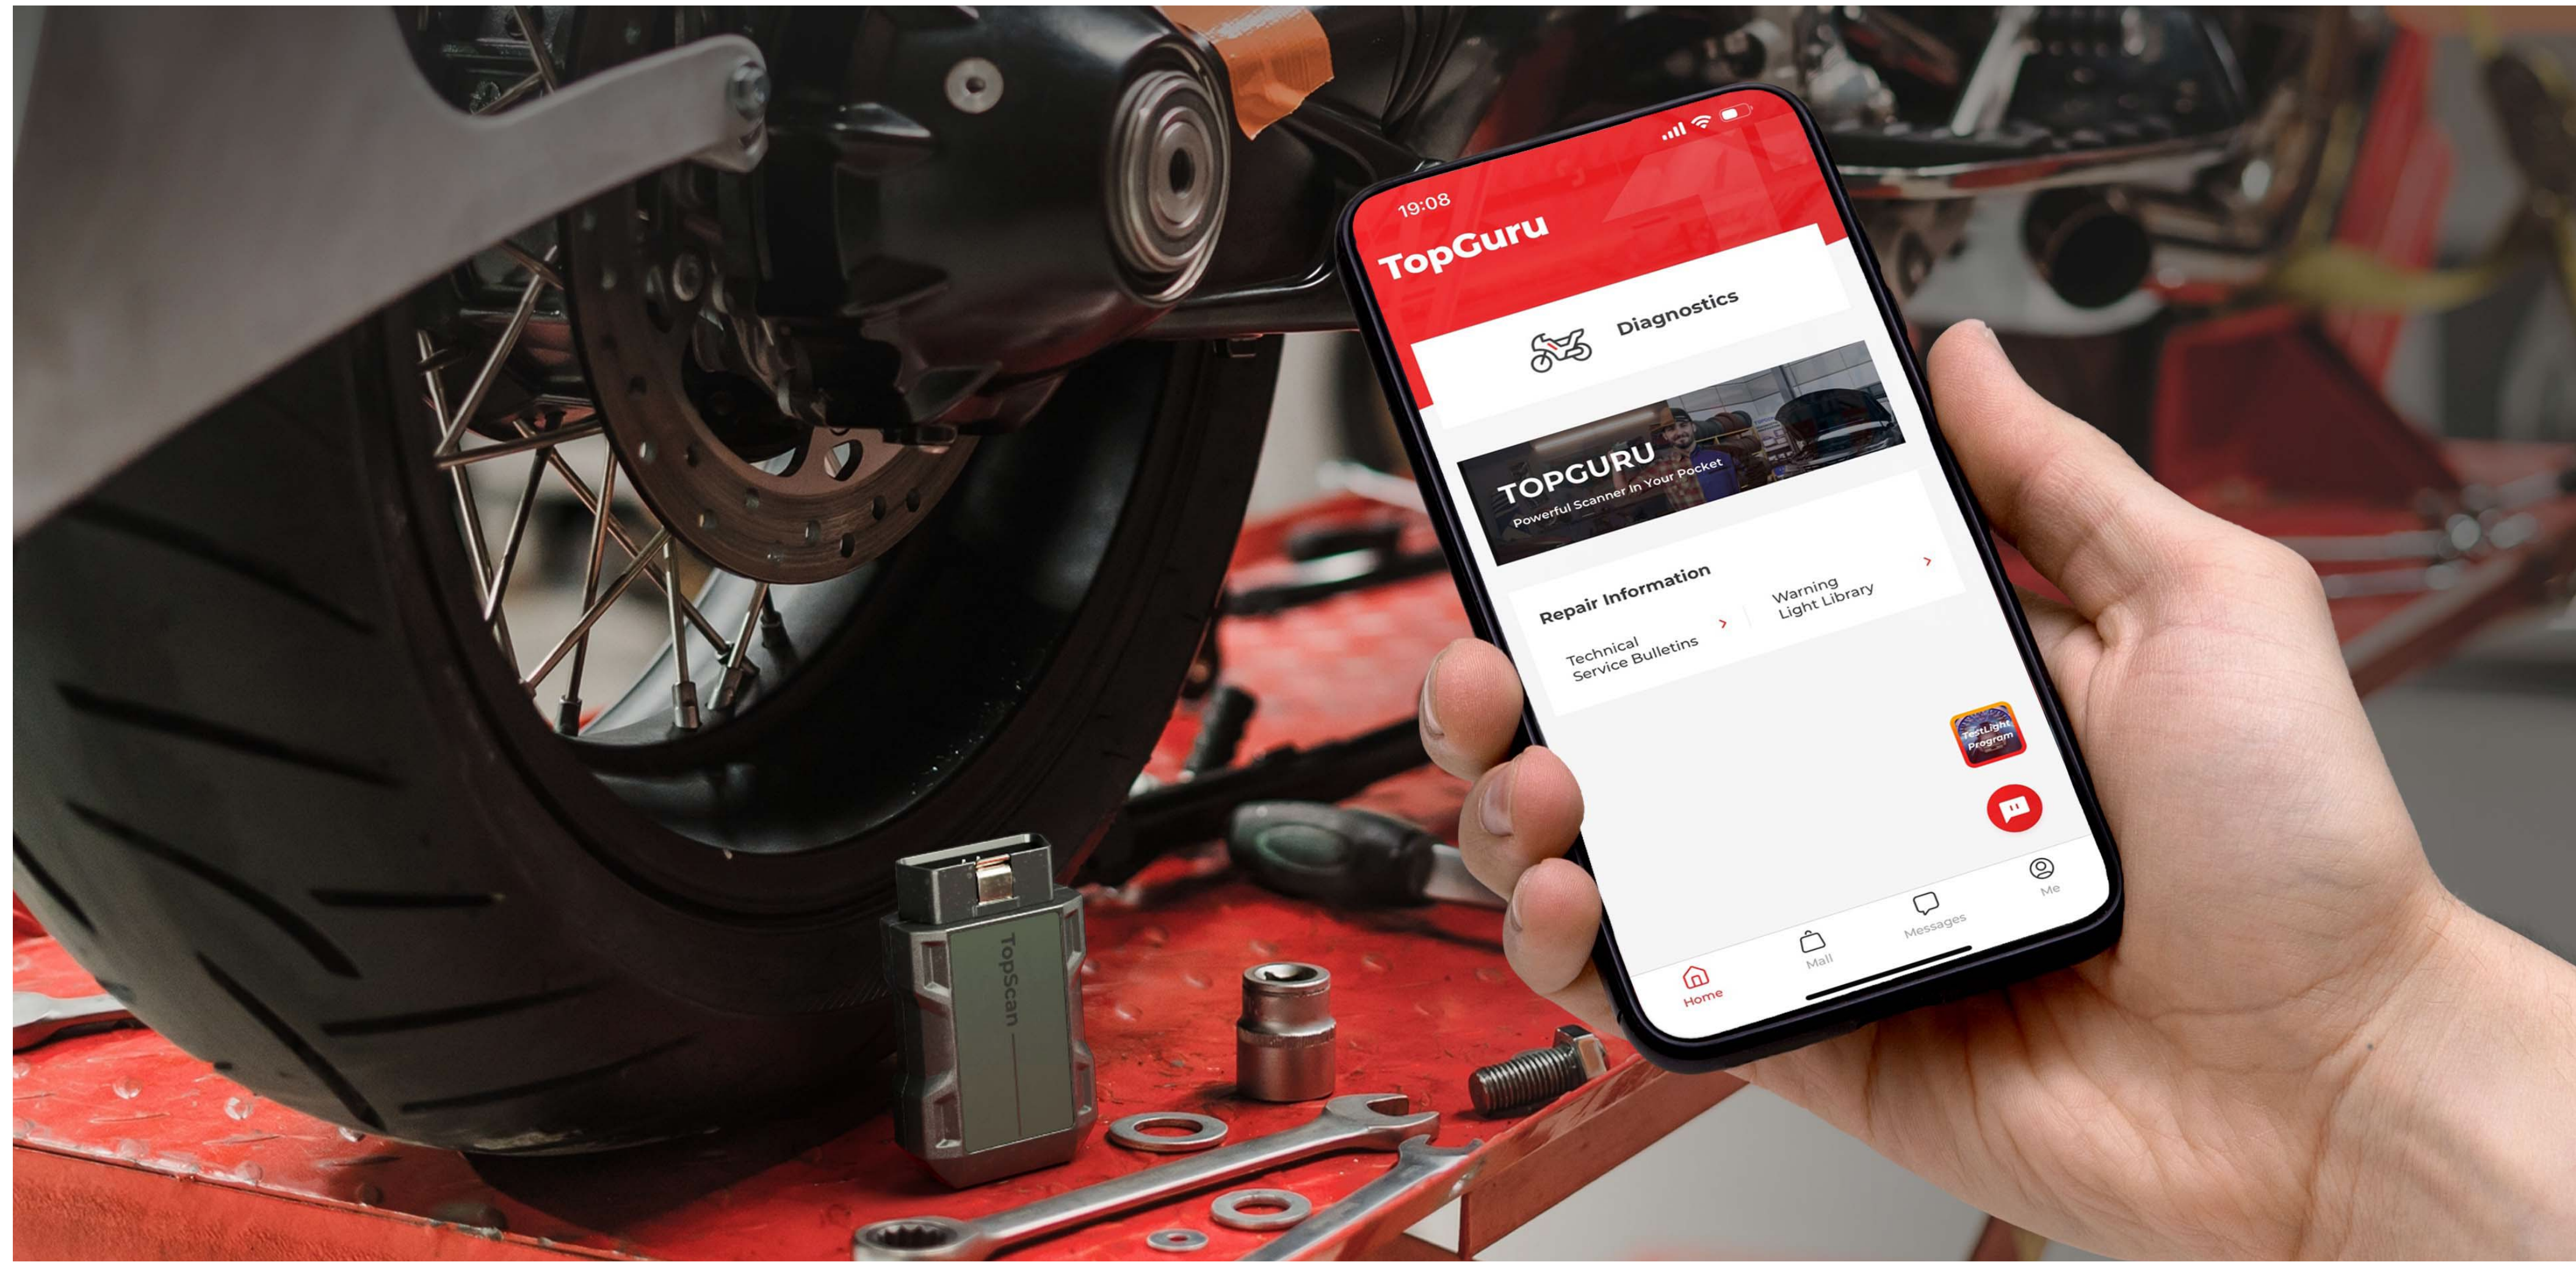

Brief

Take Care of Your Bike

TopScan Moto provides DIY enthusiasts with capabilities beyond standard diagnostics.

Dive into maintenance functions, including oil maintenance resets, service indicator adjustments, and idle speed tweaks.

NOTE: Available maintenance functions vary by motorcycle make.

Specs

Features

Functions

How to Activate the Software

What's In The Box?

FAQs