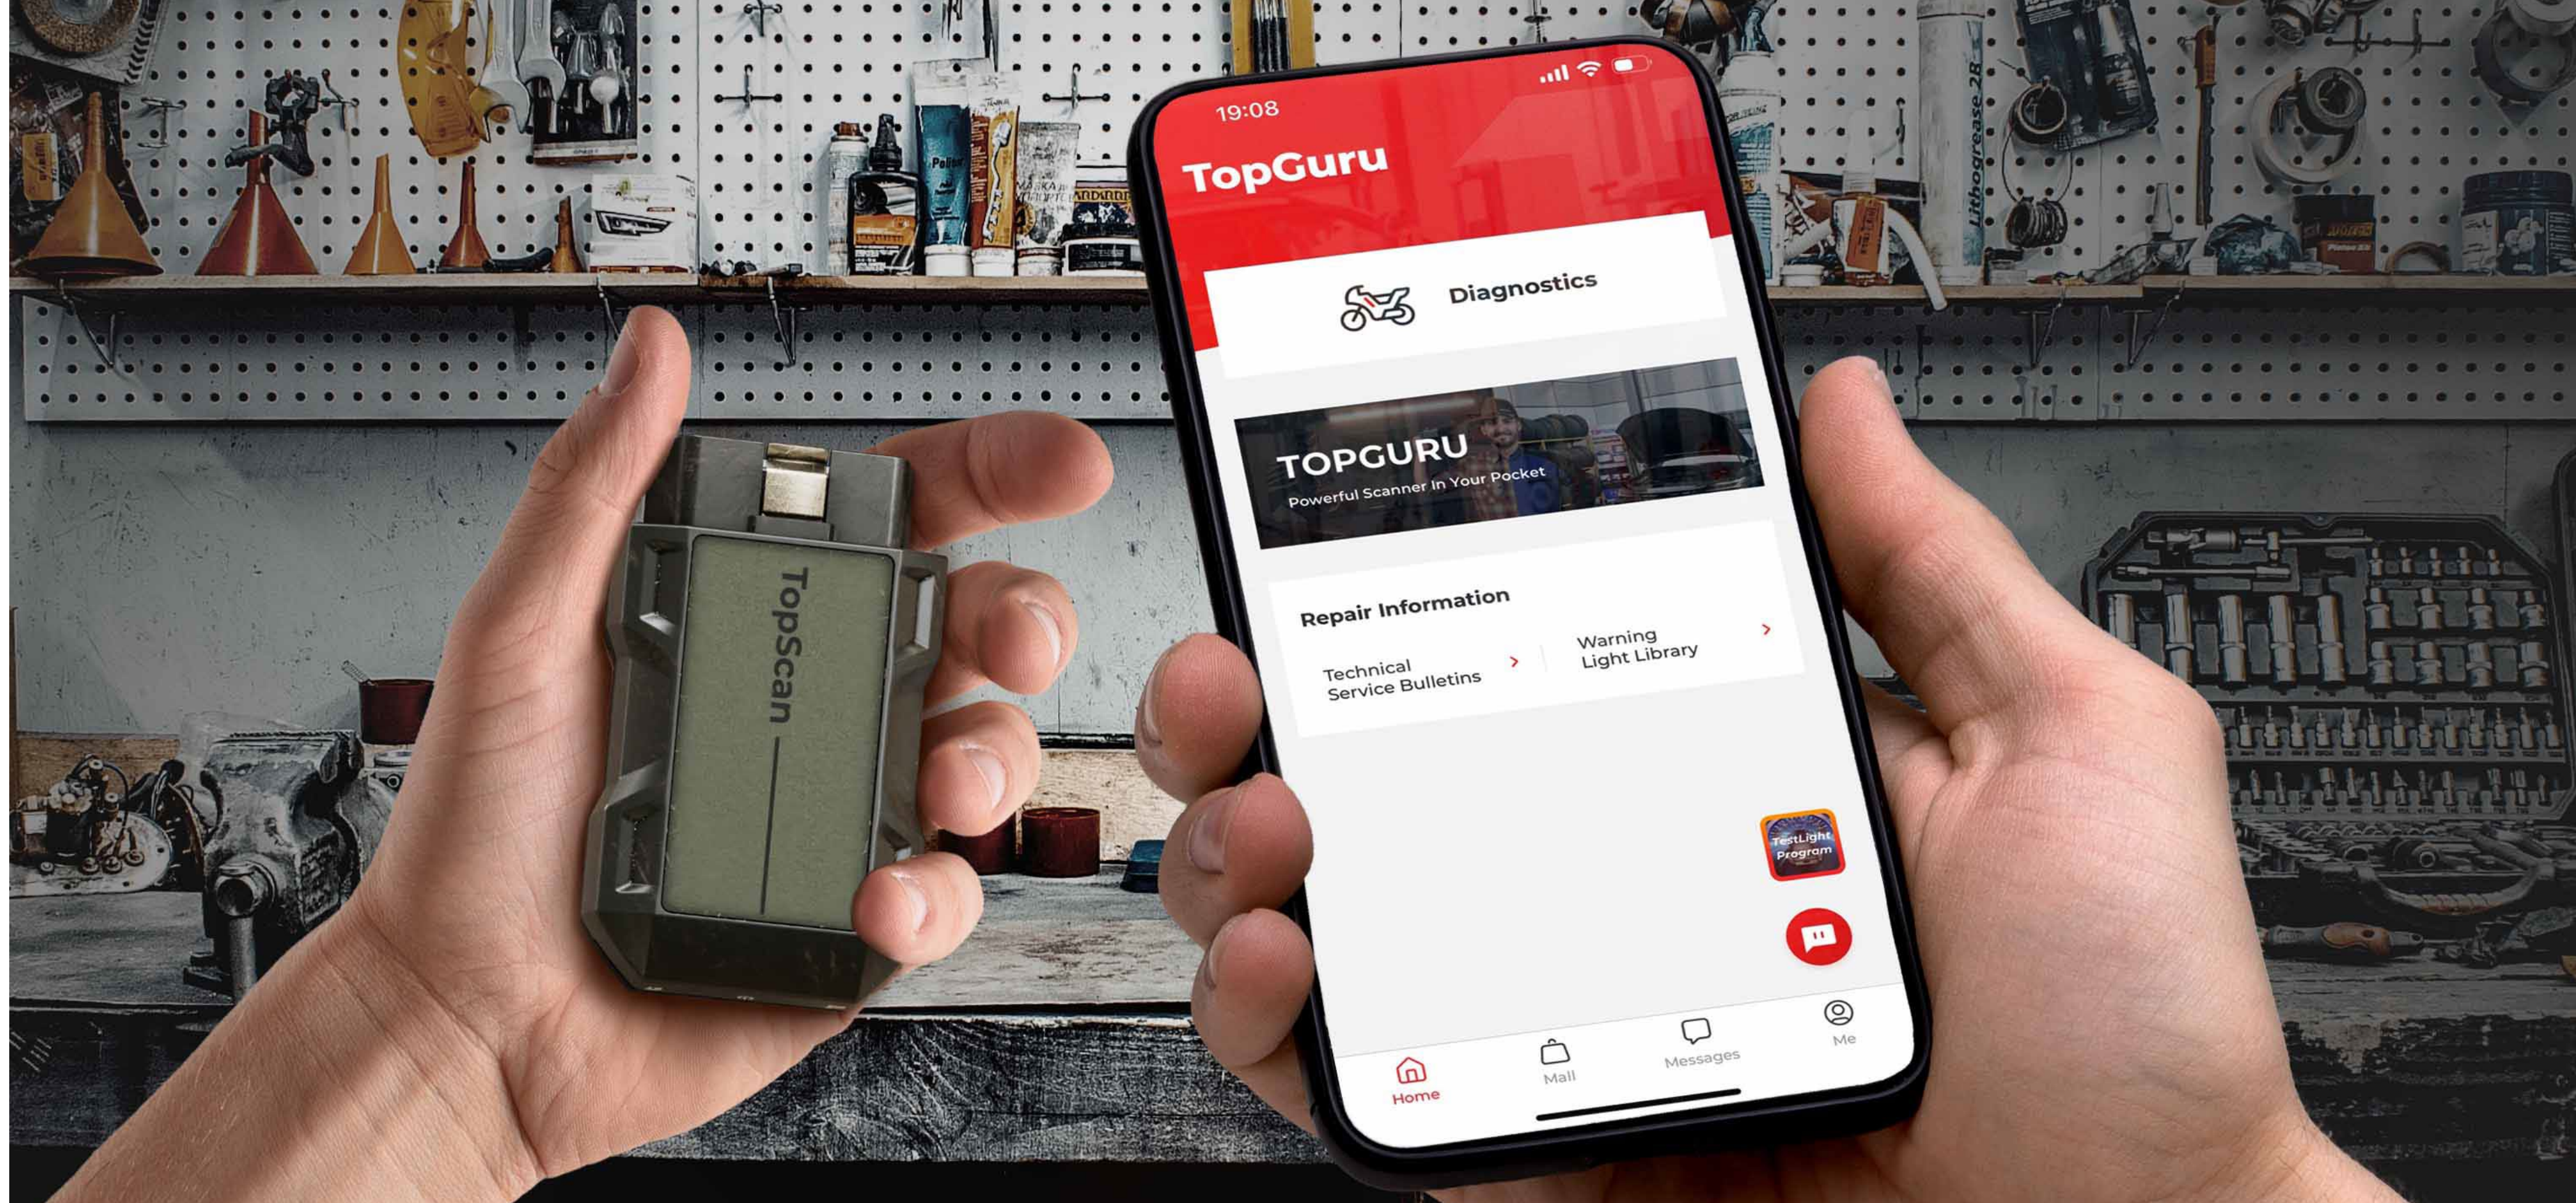

What's In
The Box?

FAQs

TopScan Moto

TOPDON®'s TopScan Moto is a game changer for motorcycle enthusiasts, offering a pocket-sized diagnostic capability that turns a smartphone into a precision motorcycle diagnostic tool. Whether you're a casual rider, or a skilled DIY enthusiast, or a professional mechanic, TopScan Moto provides comprehensive system diagnostics and effortless maintenance functions.

With intelligent features like active test, one-click scanning, wireless connectivity, and an intuitive interface, it's designed for on-the-go convenience. Stay ahead with online app updates and contribute to ongoing improvements through our responsive feedback integration. TopScan Moto isn't just a diagnostic tool; it's your motorcycle's trusted companion for peak performance on every ride.