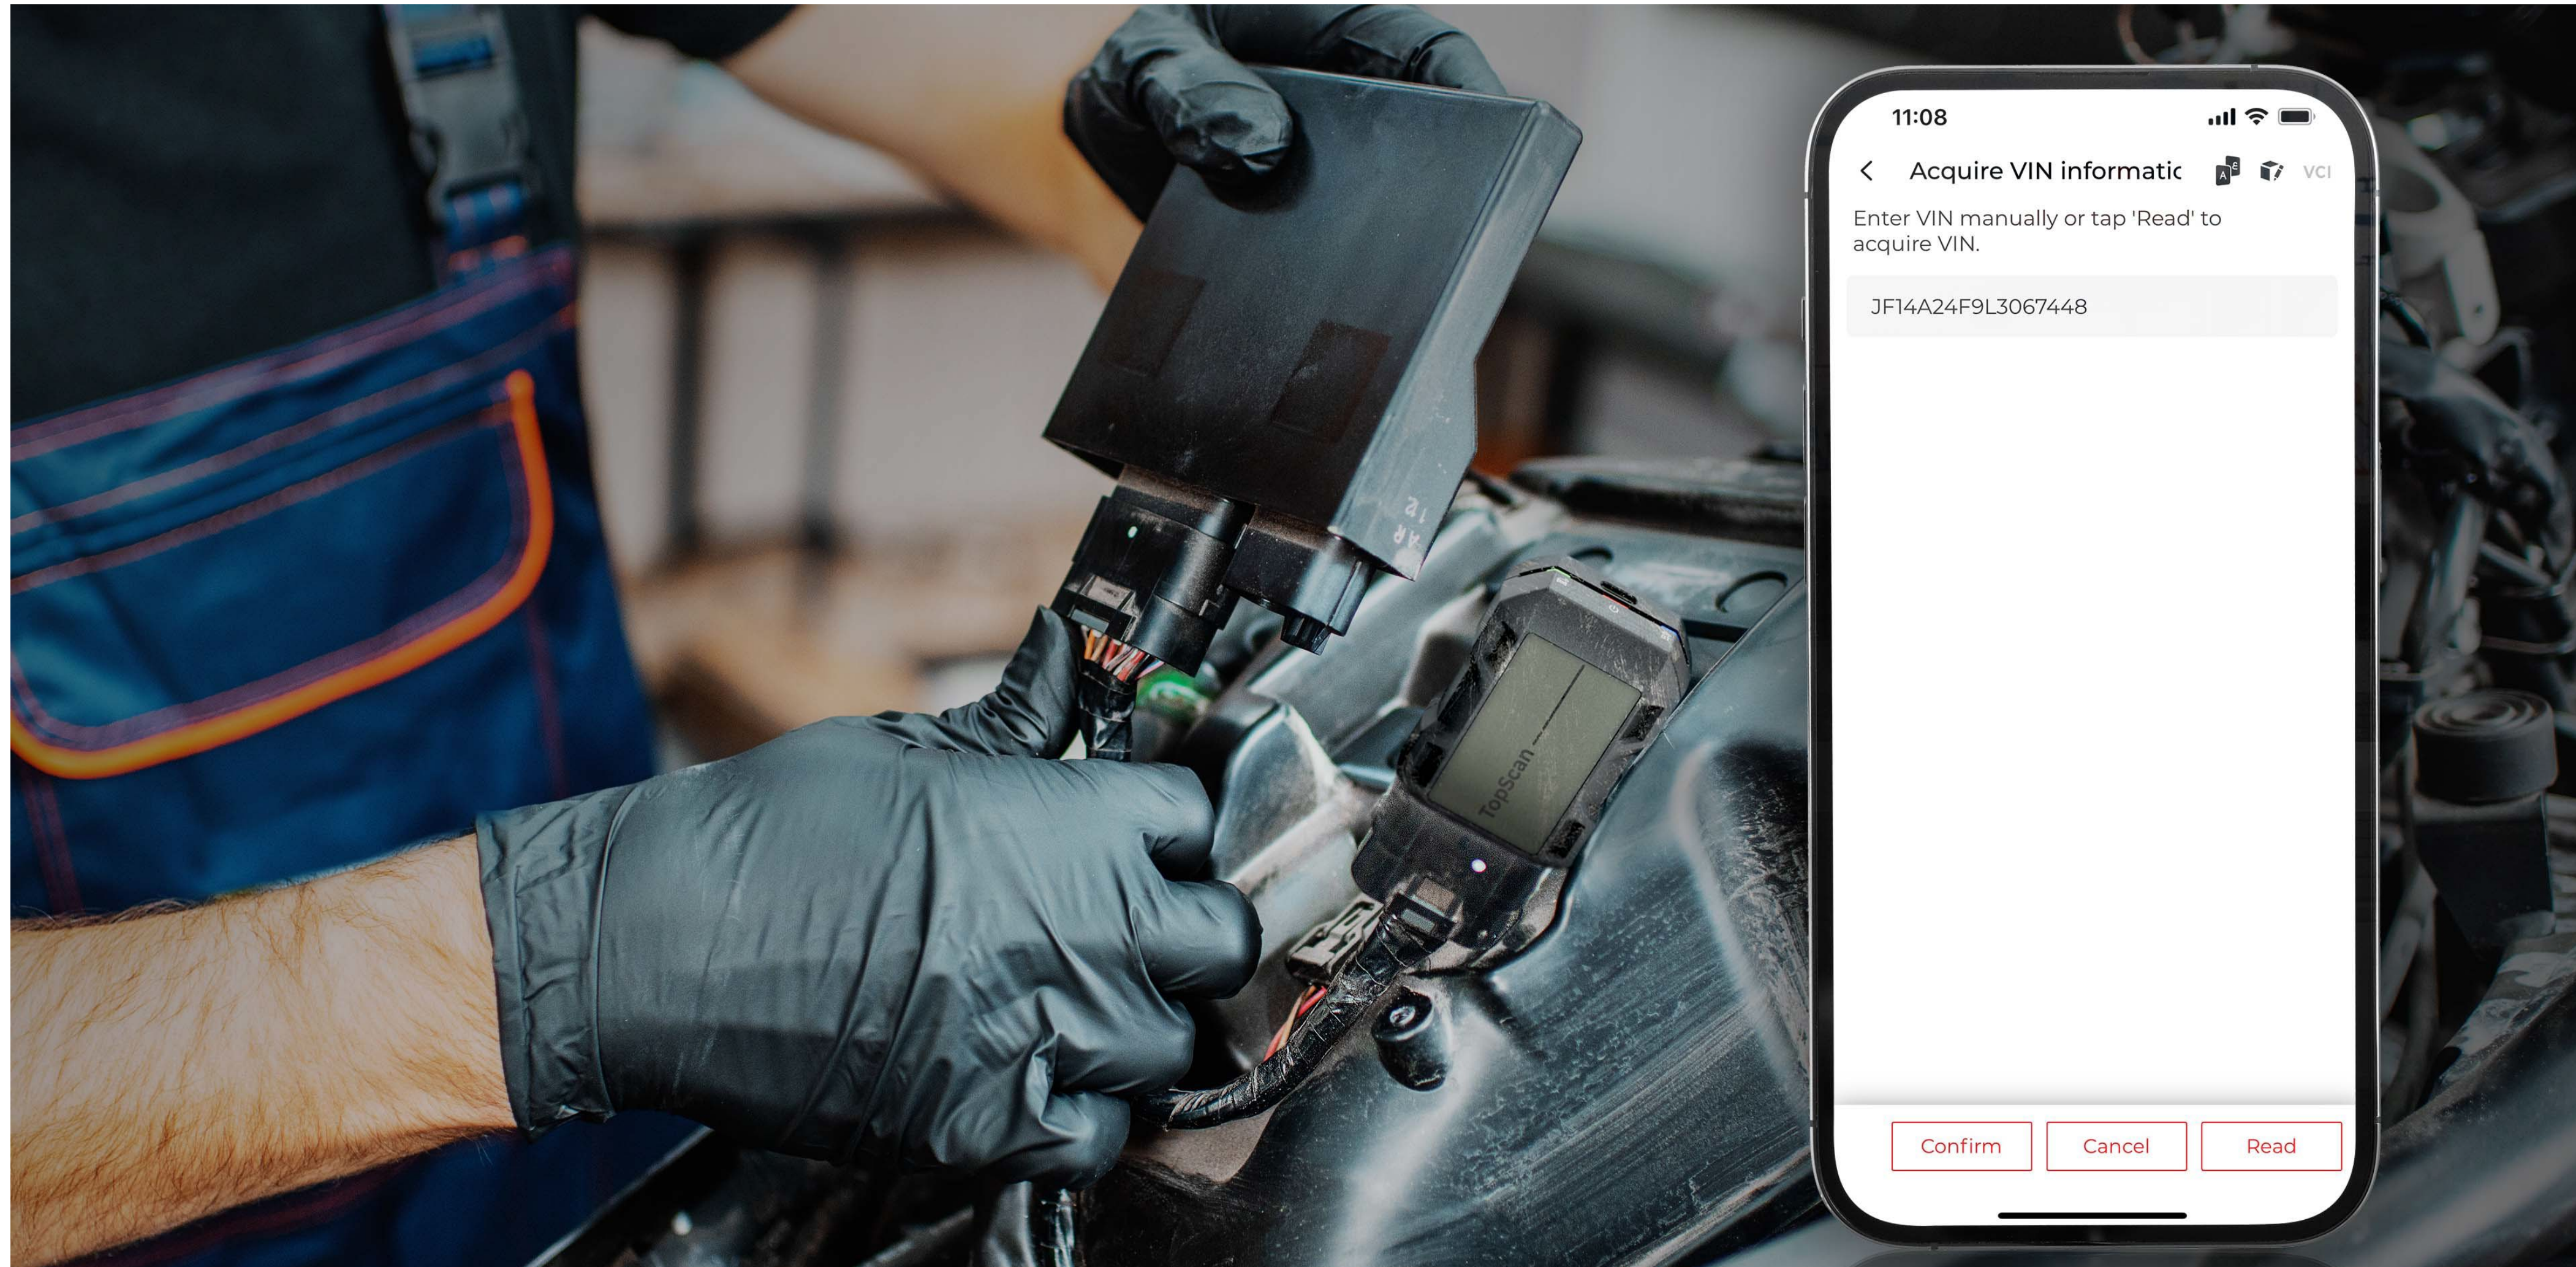

Brief

Intelligent Diagnosis with Auto VIN

Experience hassle-free identification with Auto VIN, which automatically recognizes your motorcycle's make and model.

Say goodbye to manual input, saving time and reducing errors.

Specs

Features

Functions

How to Activate
the Software

What's In
The Box?

FAQs