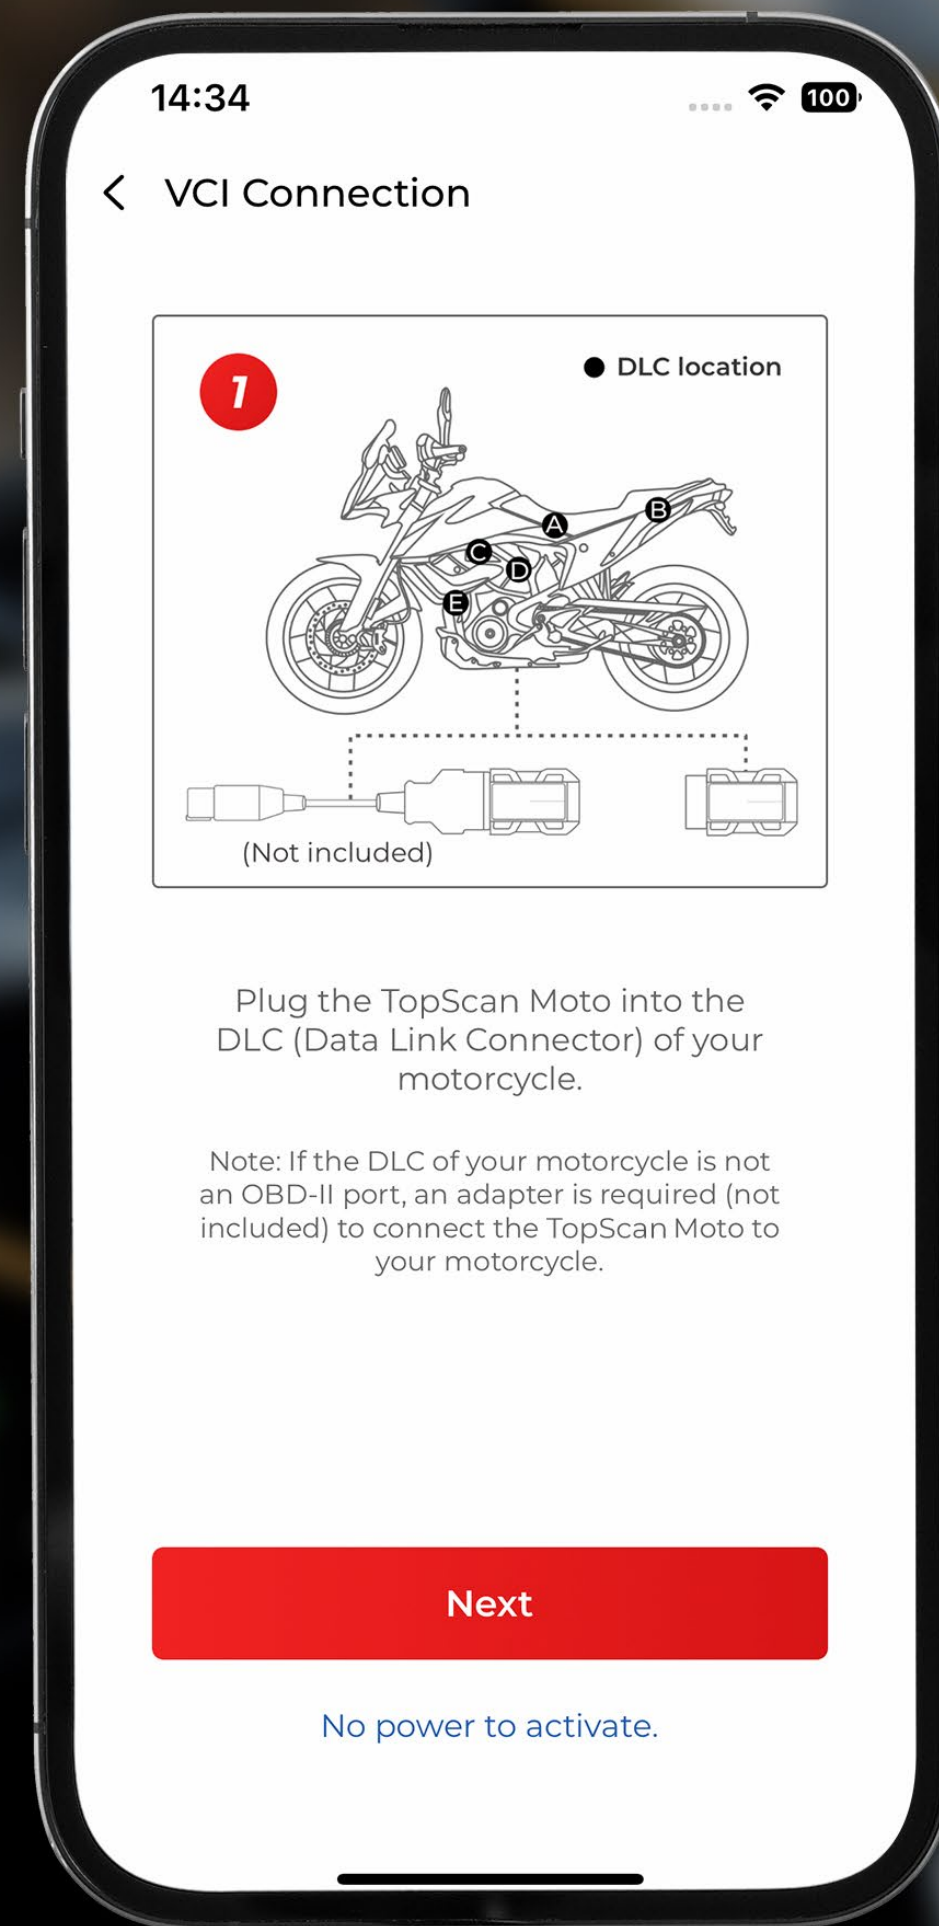

Brief

Specs

Features

Functions

**How to Activate
the Software**

What's In
The Box?

FAQs

How to activate the software

Step 1:

Plug the TopScan Moto into the DLC (Data Link Connector) of your motorcycle.

Note: If the DLC of your motorcycle is not an OBD-II port, additional adapters* are required (not included) to connect the TopScan Moto to your motorcycle.

Step 2:

Start vehicle engine.

Step 3:

Make sure the LED light on the device is solid red and search for Bluetooth. Once connected, the LED light on the device will turn solid blue.

*Please visit our official website to find the corresponding adapters according to your bike's make and model.