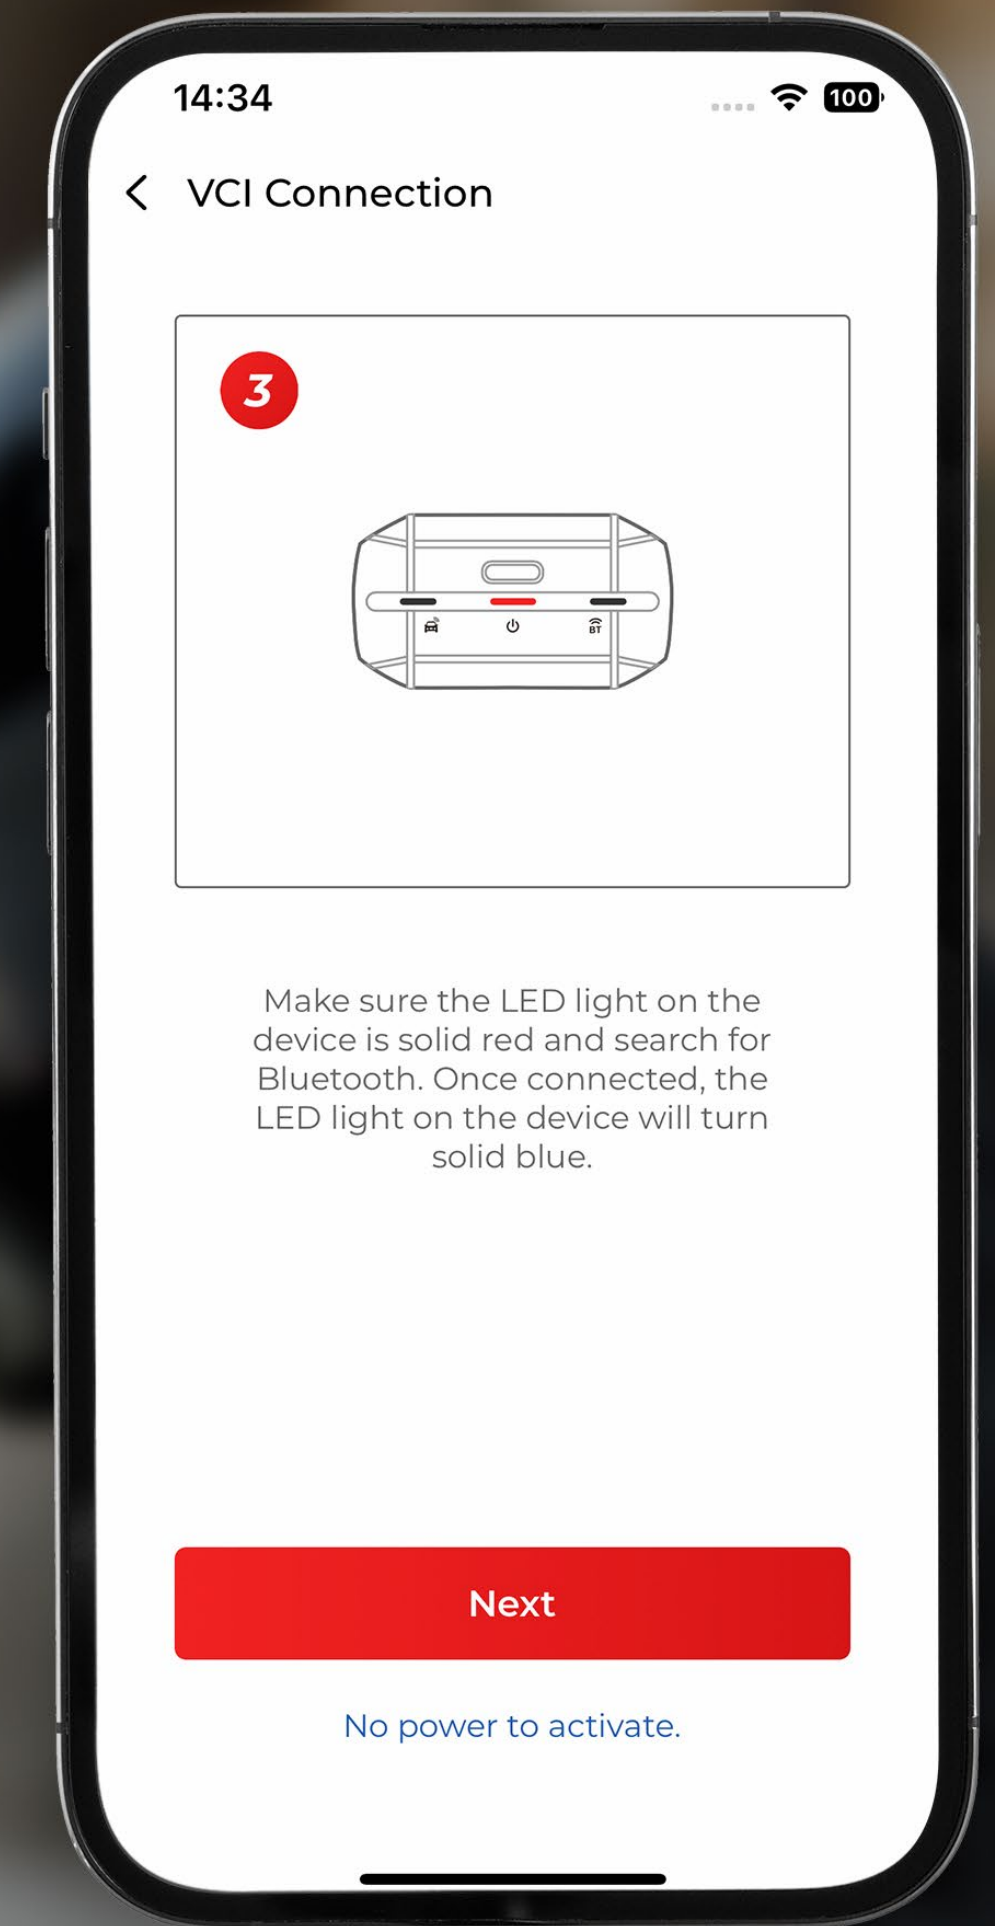

Brief

Specs

Features

Functions

**How to Activate
the Software**

What's In
The Box?

FAQs

How to activate the software

Step 1:

Plug the TopScan Moto into the DLC (Data Link Connector) of your motorcycle.

Note: If the DLC of your motorcycle is not an OBD-II port, additional adapters* are required (not included) to connect the TopScan Moto to your motorcycle.

Step 2:

Start vehicle engine.

Step 3:

Make sure the LED light on the device is solid red and search for Bluetooth. Once connected, the LED light on the device will turn solid blue.

*Please visit our official website to find the corresponding adapters according to your bike's make and model.