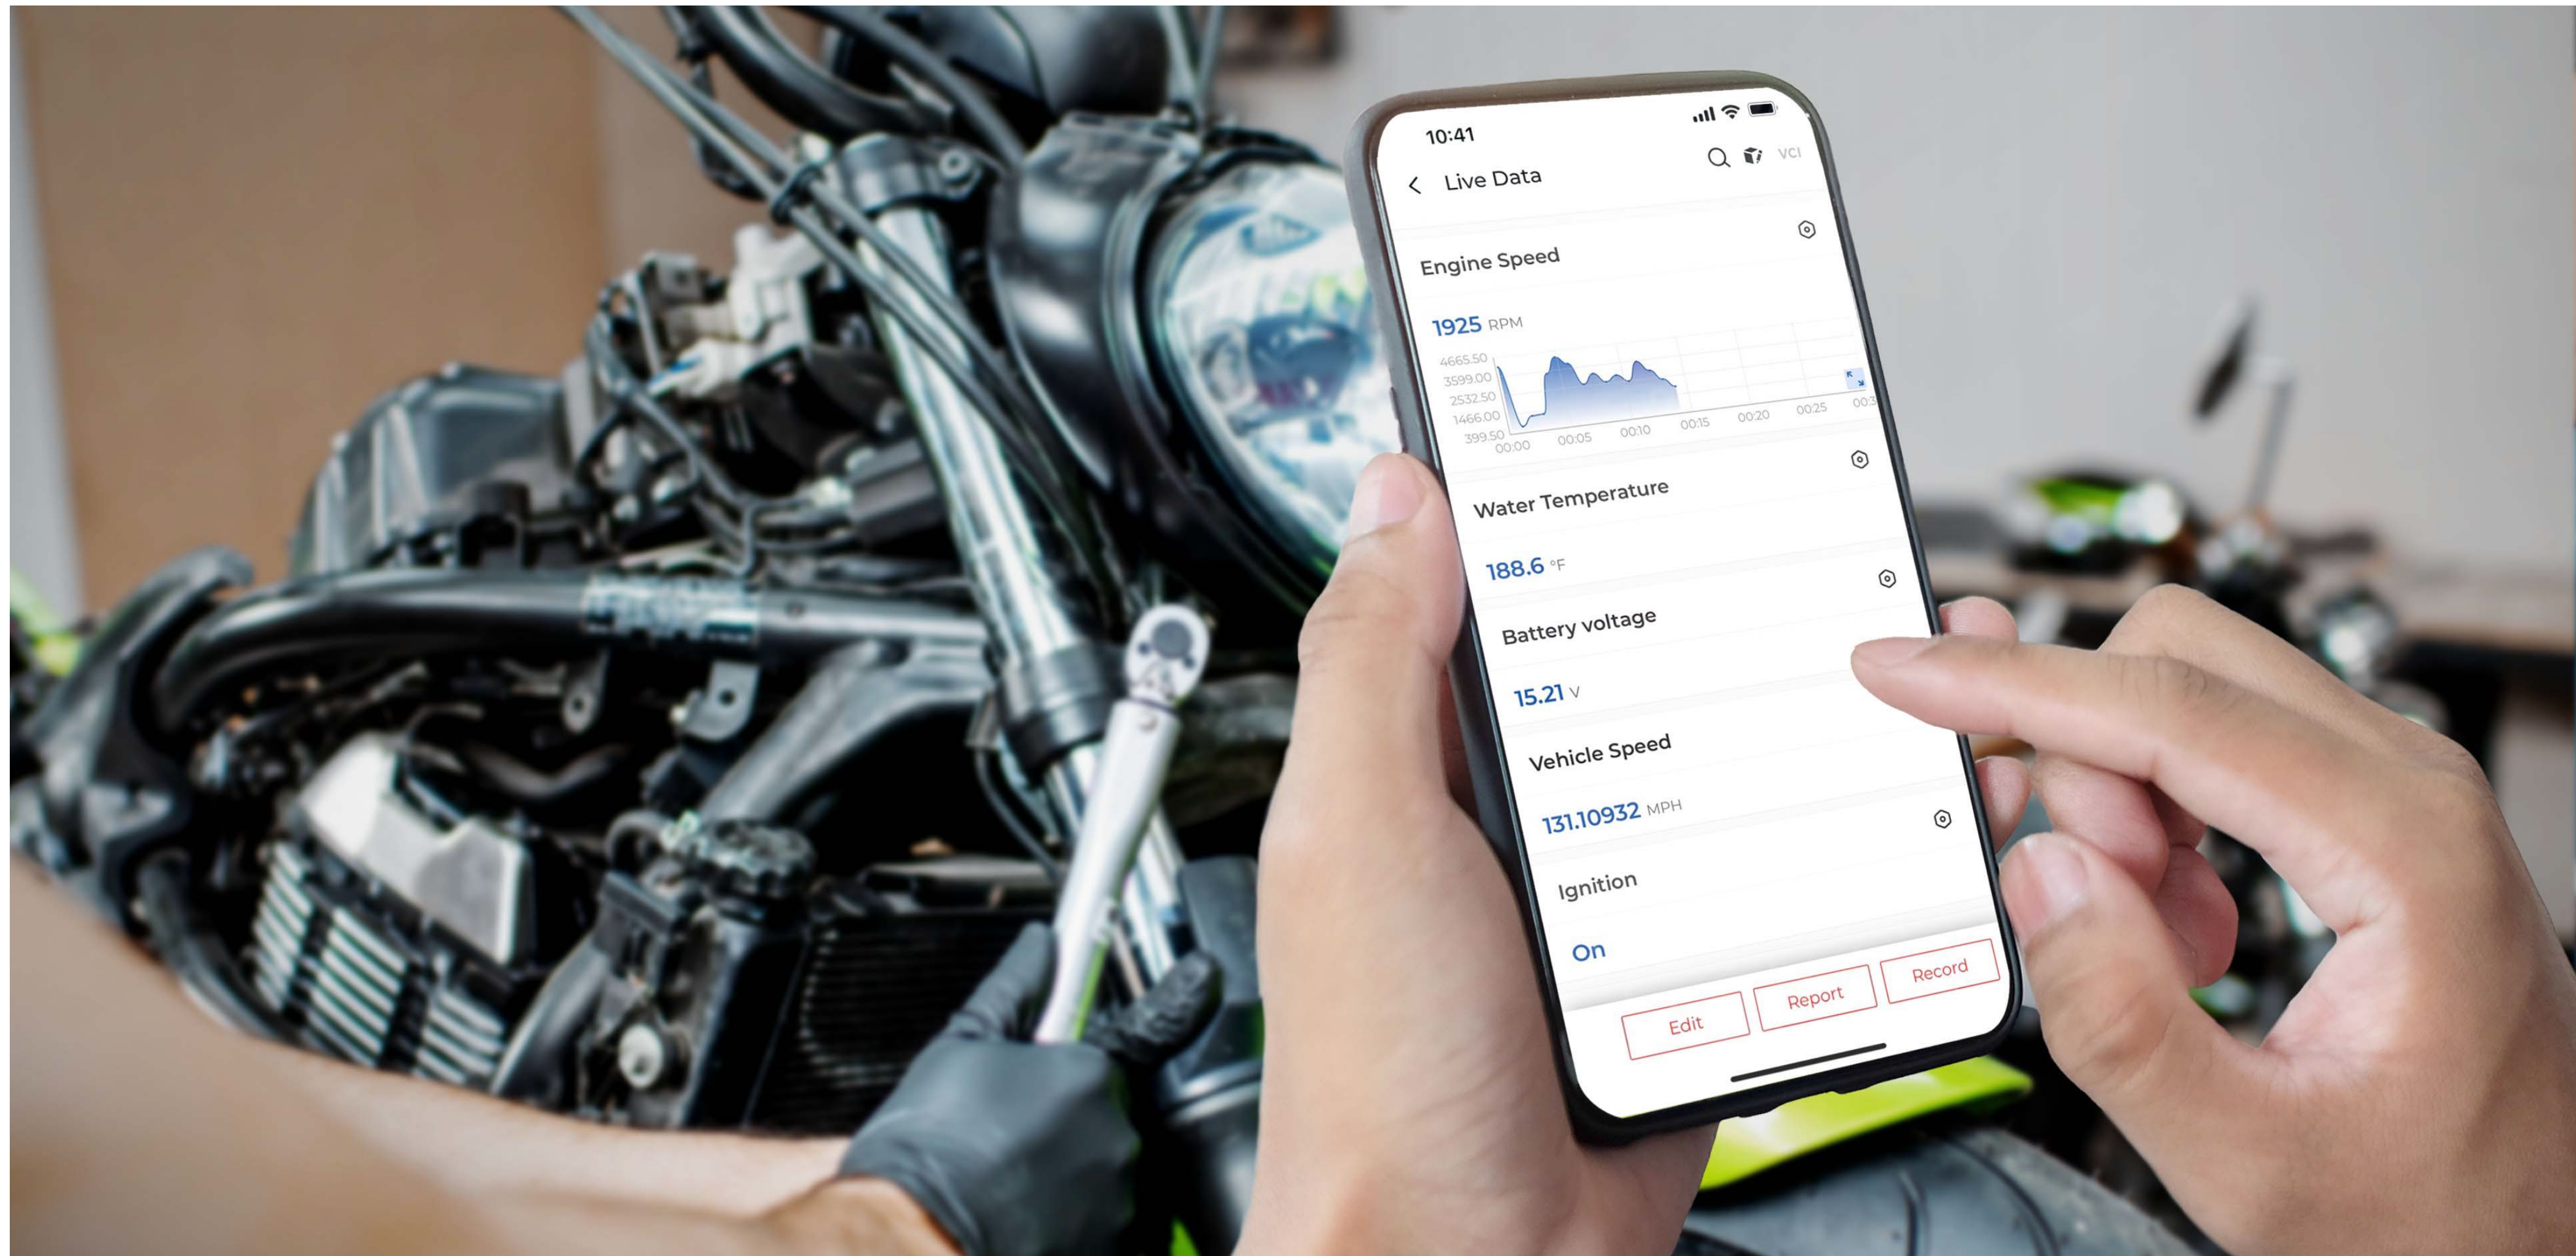

Brief

Intuitive and User-Friendly

Navigate effortlessly with an intuitive interface, presenting data in text, graph, or dashboard-like charts.

Multi-dimensional data display aids in understanding vehicle performance over time and pinpointing potential problems swiftly.

Specs

Features

Functions

How to Activate
the Software

What's In
The Box?

FAQs