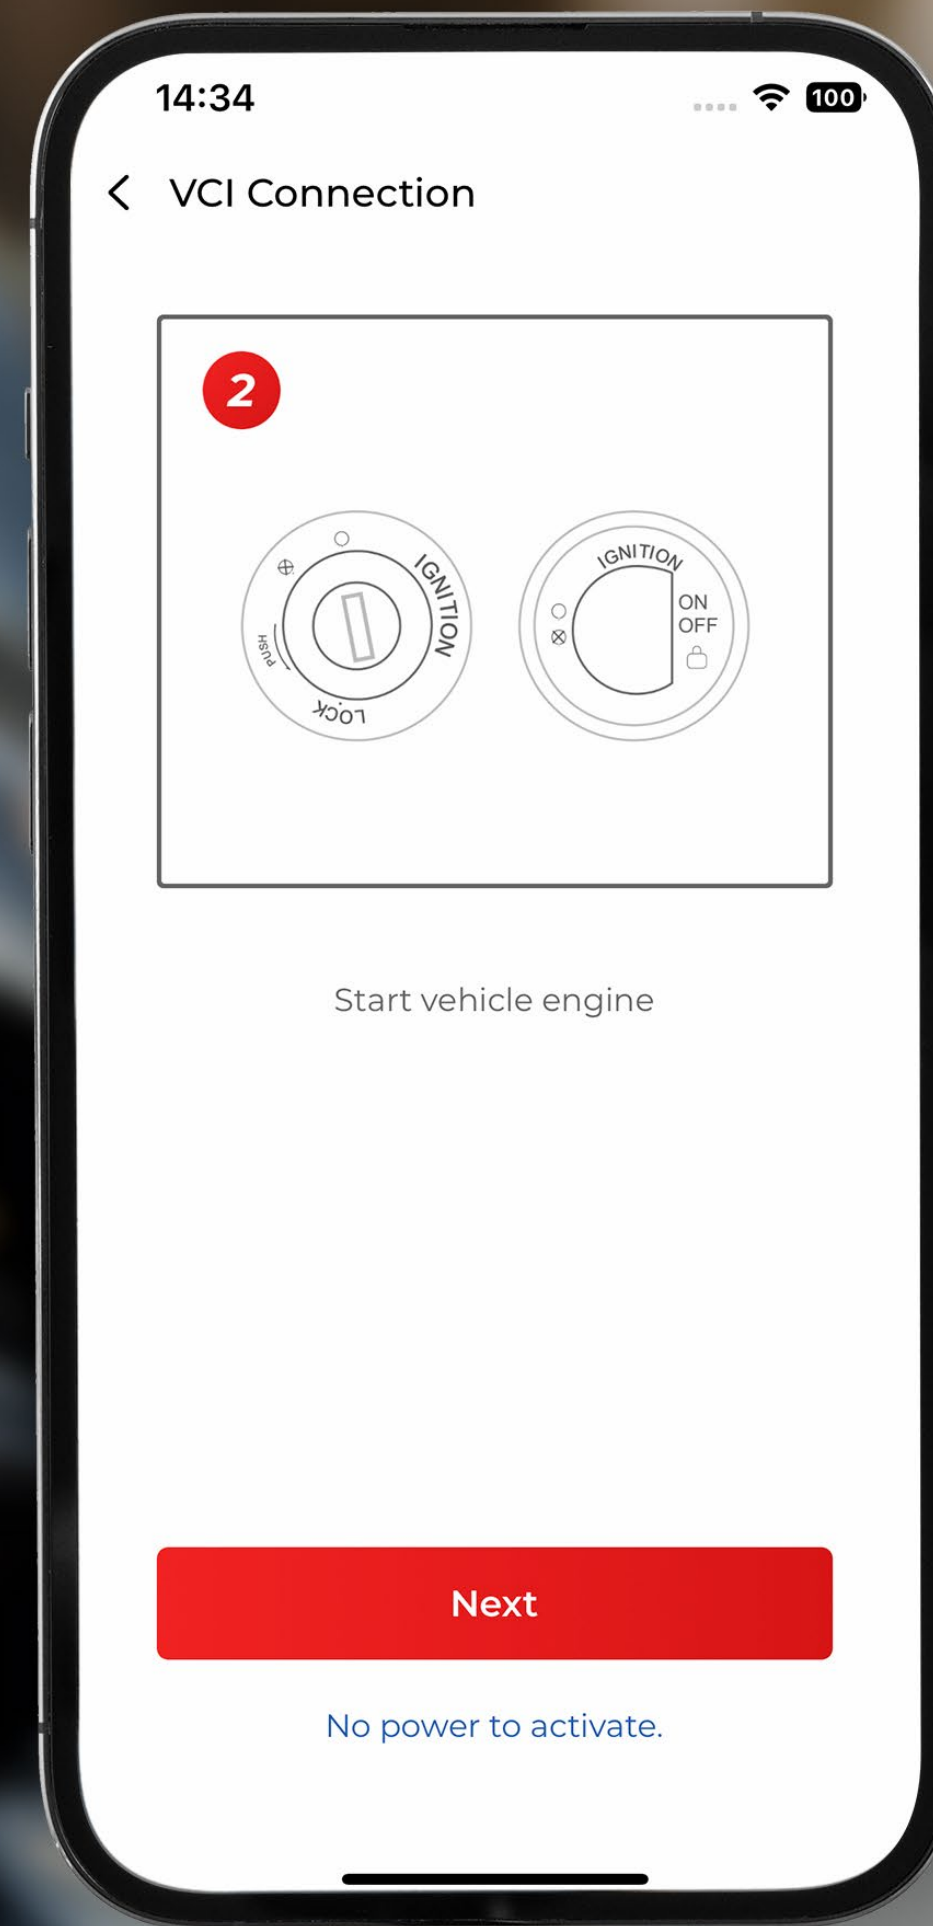

Brief

Specs

Features

Functions

**How to Activate
the Software**

What's In
The Box?

FAQs

How to activate the software

Step 1:

Plug the TopScan Moto into the DLC (Data Link Connector) of your motorcycle.

Note: If the DLC of your motorcycle is not an OBD-II port, additional adapters* are required (not included) to connect the TopScan Moto to your motorcycle.

Step 2:

Start vehicle engine.

Step 3:

Make sure the LED light on the device is solid red and search for Bluetooth. Once connected, the LED light on the device will turn solid blue.

*Please visit our official website to find the corresponding adapters according to your bike's make and model.