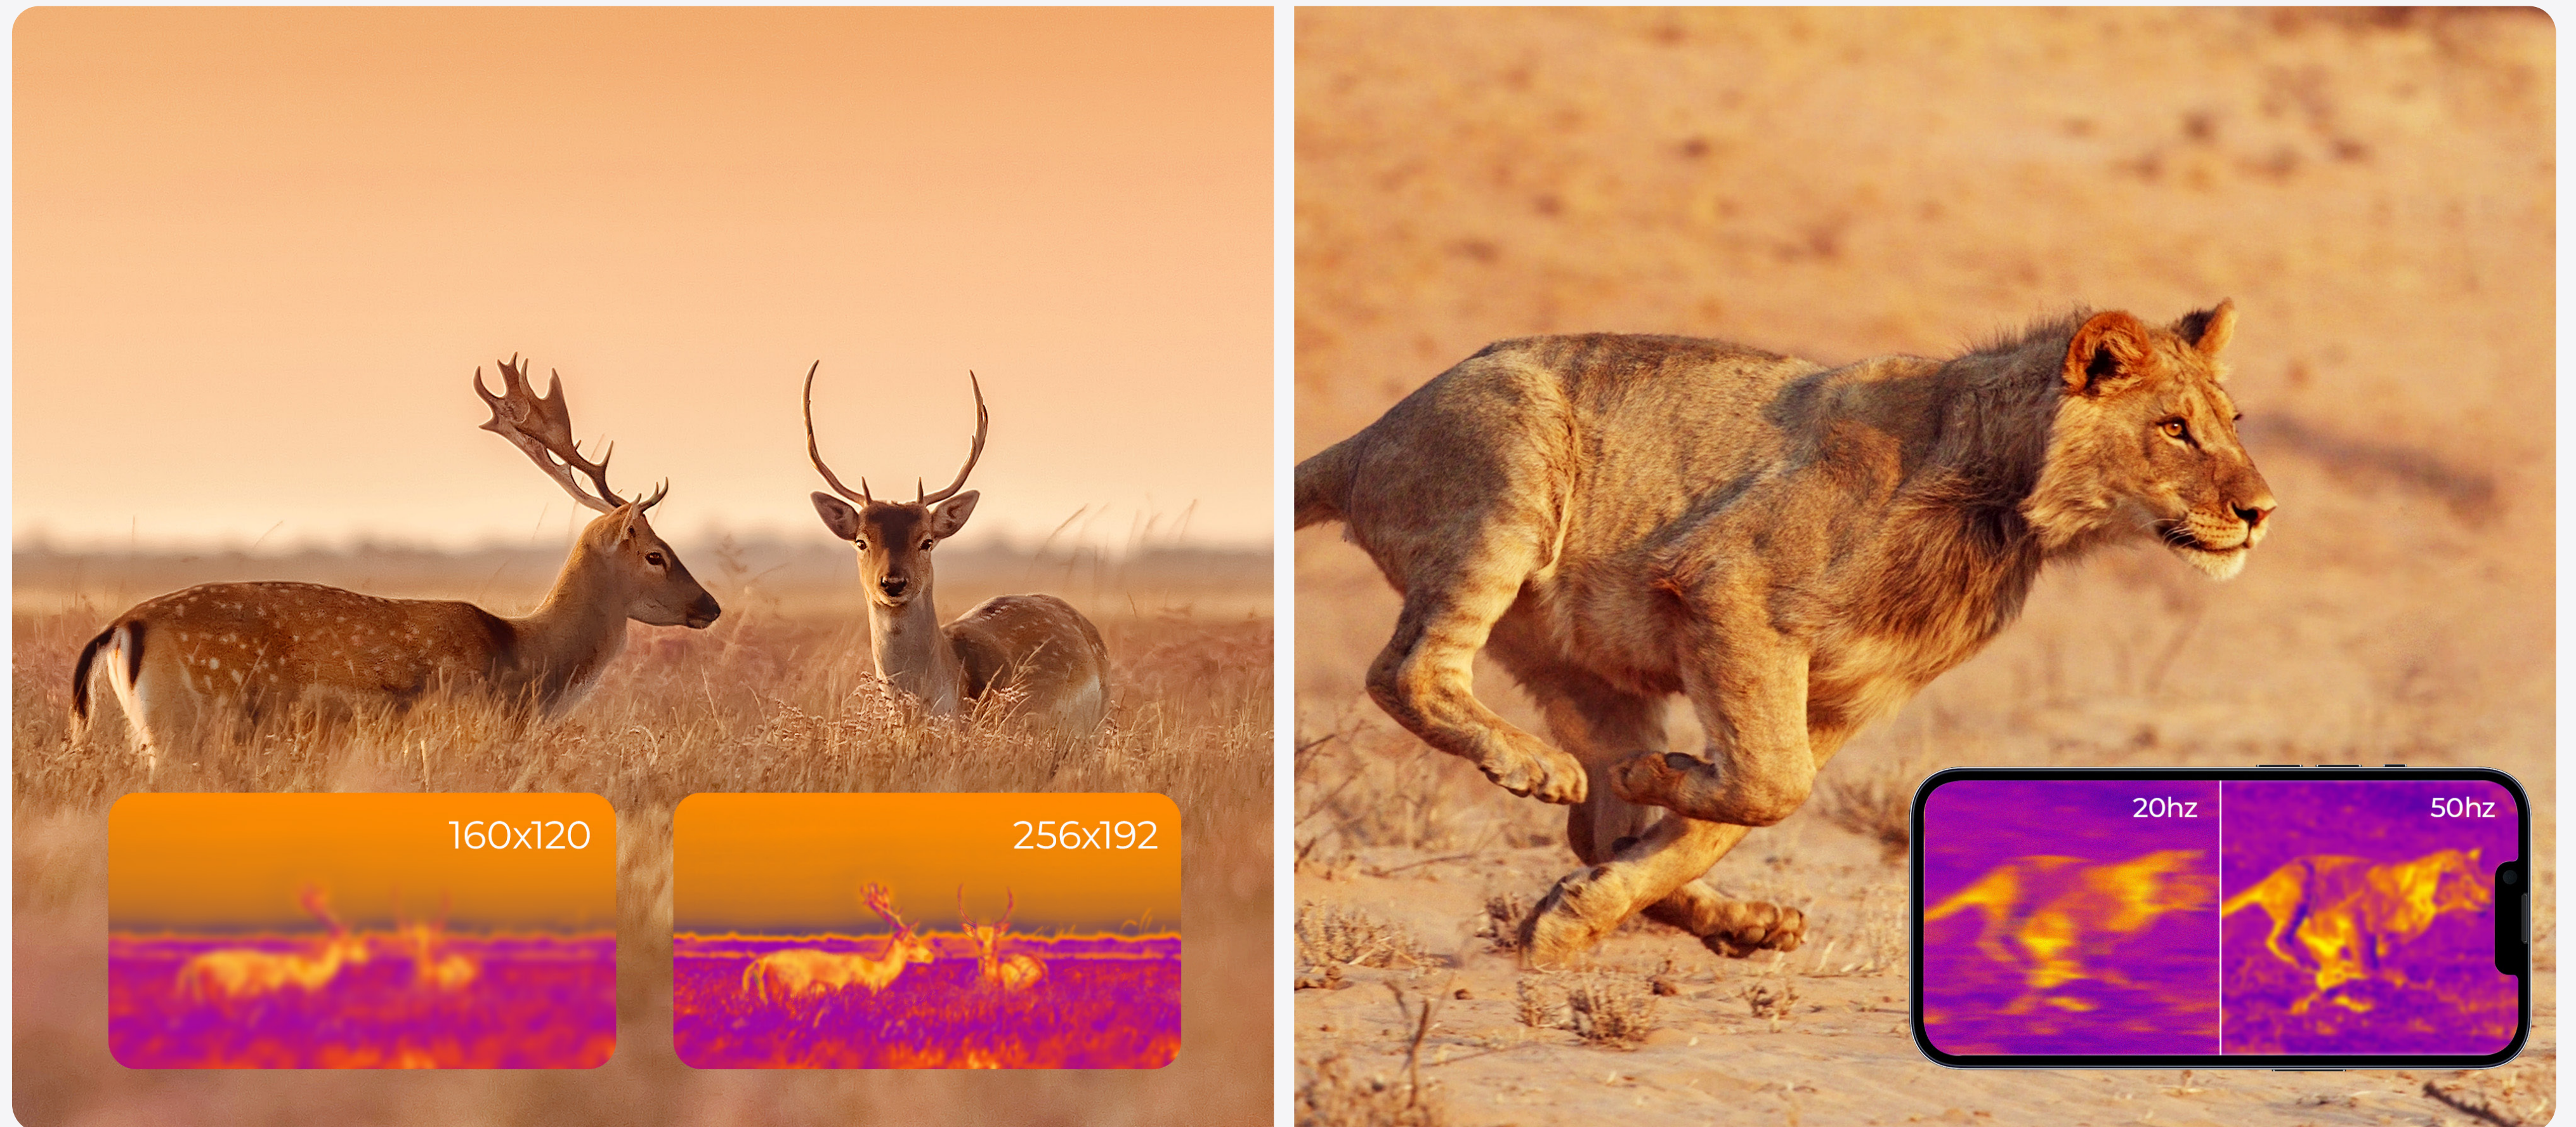

Brief

Unveil Outdoor Secrets with Clarity

Enter a realm where darkness holds no mysteries. With its 256*192 high resolution and a rapid 50Hz refresh rate, this monocular penetrates darkness, fog, or dense vegetation, presenting vivid thermal images of observed wildlife.

Specs

Features

Comparison
Chart

What's In
The Box?

FAQs