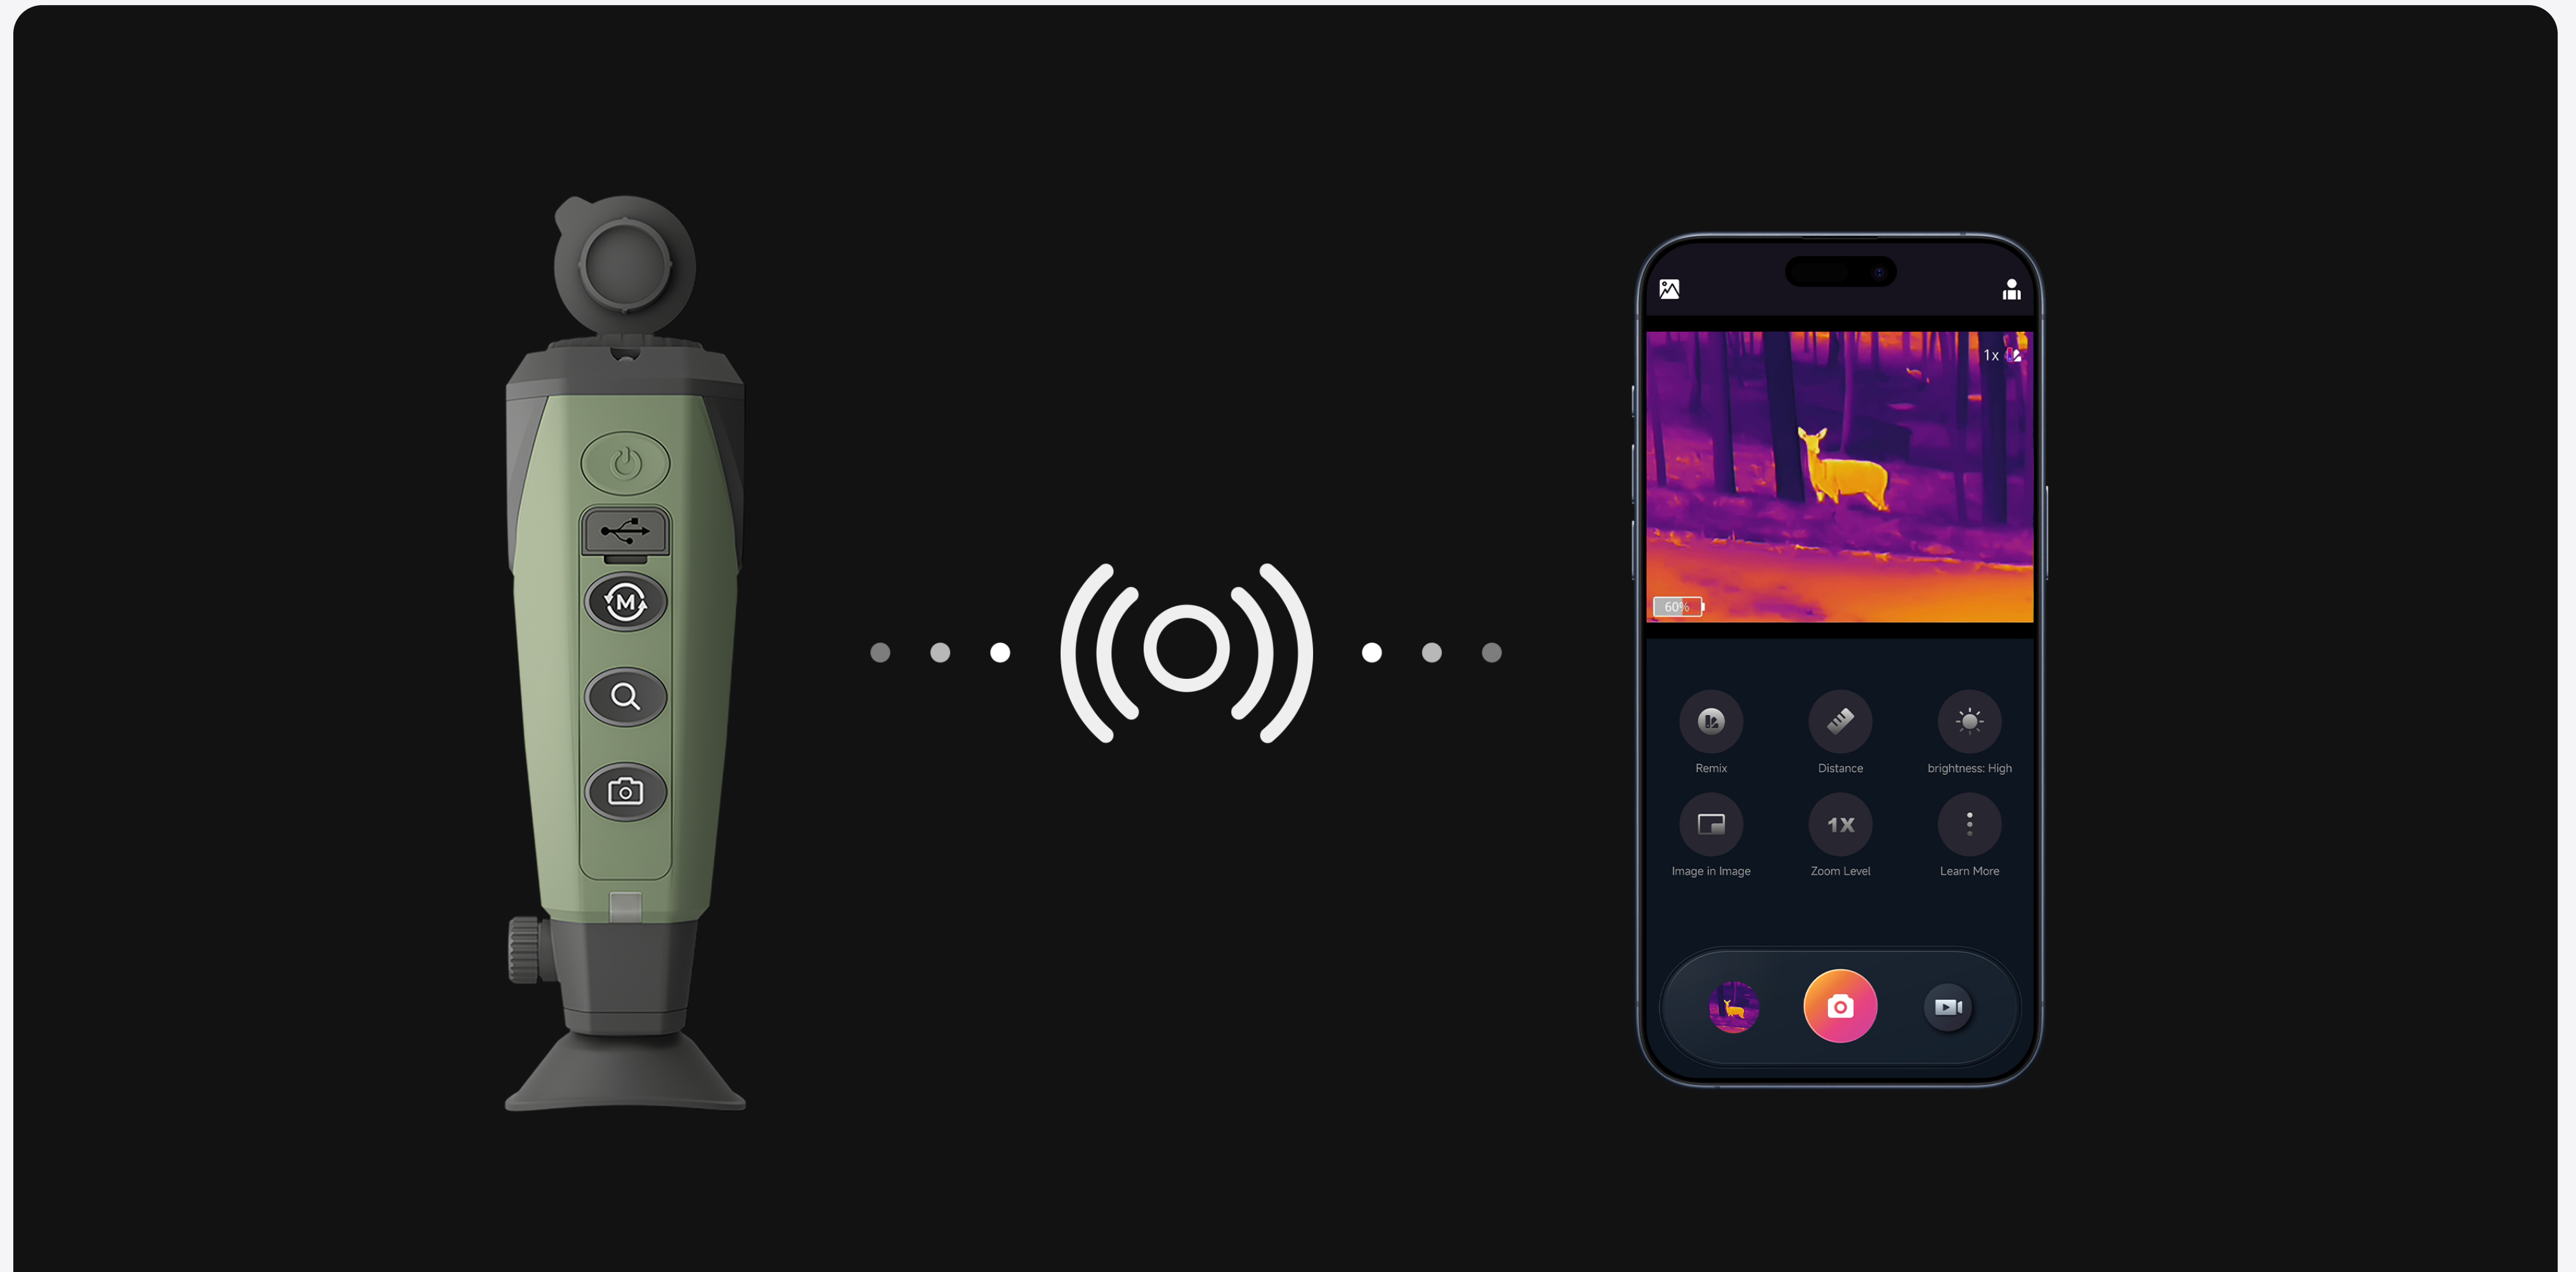

Brief

Real-Time Monitoring

Wirelessly connect to your phone via the TopInfrared app for hassle-free live monitoring. Seamlessly capture images and record videos with audio directly through the app, even when offline, ensuring you never miss a moment no matter where your adventures take you.

Specs

Features

Comparison
Chart

What's In
The Box?

FAQs